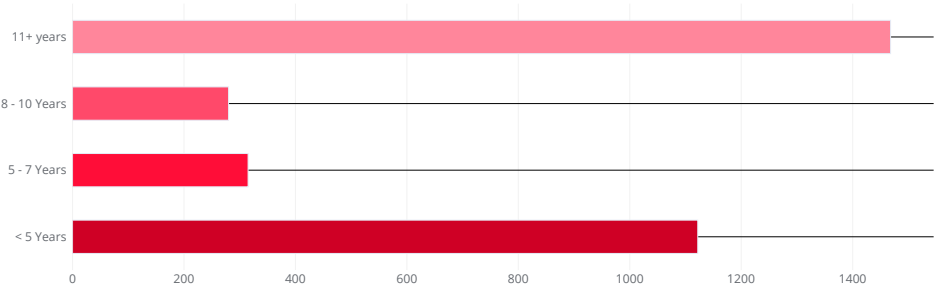

How much is my
property worth?

Thinking of selling? Now is the time.

100 XYZ Street, Pretoria 0001

Request a valuation from us

Median Price ('R000)

Period of Ownership

Freehold

Average property price
R3,275,240 ▲ 33.3%

Number of transfers in the past year
82 ▲ 33.3%

Estate

Average property price
R2,634,349 ▲ 37.5%

Number of transfers in the past year
308 ▲ 37.5%

Sectional Title

Average property price
R1,843,490 ▲ 25.0%

Number of transfers in the past year
67 ▲ 25.0%