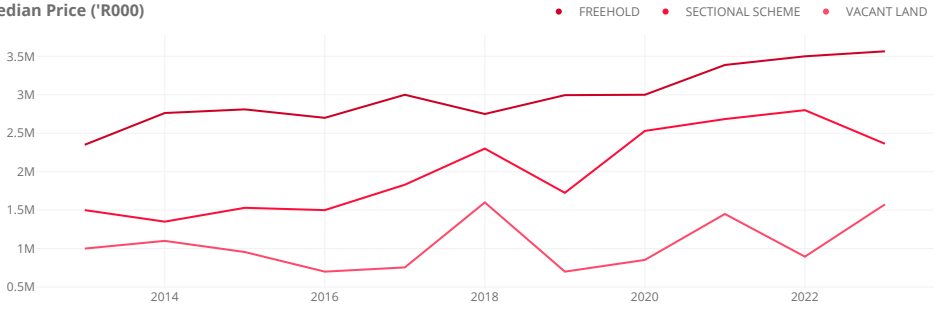

How much is my
property worth?

Thinking of selling? Now is the time.

100 XYZ Street, Pretoria 0001

Request a valuation from us

Median Price ('R000)

Period of Ownership

Freehold

Average property price
R3,275,240 ▲ 33.3%

Number of transfers in the past year
82 ▲ 33.3%

Estate

Average property price
R2,634,349 ▲ 37.5%

Number of transfers in the past year
308 ▲ 37.5%

Sectional Title

Average property price
R1,843,490 ▲ 25.0%

Number of transfers in the past year
67 ▲ 25.0%